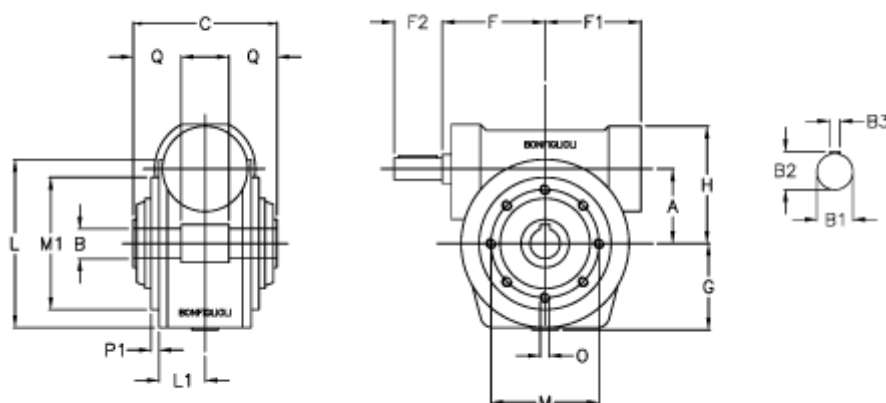

Article number: 3901030010700

Description: Worm gear with solid input shaft  
VF 30P-10-HS

## Measures

a	= 30.0	F1 = 46	O = M6x7
B	= 14	F2 = 20	P1 = 1.5
B1	= 9	g = 41	Q = 20.5
B2	= 10.2	H = 50	
B3	= 3	L = 80.0	
C	= 55	L1 = 30.0	
Description	= VF 30P-xx-HS	m = 65	
F	= 50.0	M1 = 50	